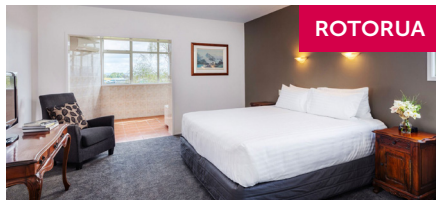

ROTORUA

Arawa Park Hotel Rotorua

SmartStay complimentary inclusions:

- ✓ Breakfast daily
- ✓ Wi-Fi internet access
- ✓ 20% discount on food and beverage at the hotel (excluding mini-bar)