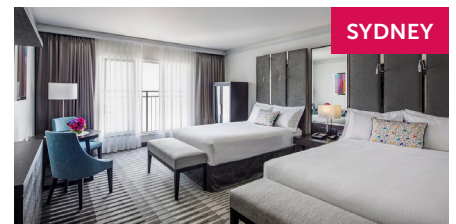

Intercontinental Sydney Double Bay

SmartSTAY inclusions are:

- ✓ Breakfast daily
- ✓ Wi-Fi internet access
- ✓ BONUS 400 IHG One Reward Points per stay