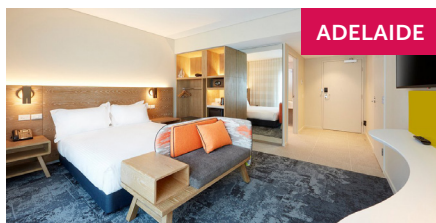

smartstay

Australia Wide Deals

Enjoy terrific free extras every time you book hotels with SmartSTAY, part of Corporate Traveller's Travelsmart program*.

Increase your comfort, convenience and productivity every time you check in to one of Corporate Traveller's SmartSTAY accommodation partners. Whether you want to kick back after a day on the road or stay productive in your downtime, you can take advantage of a minimum of four free value added amenities at more than 9000 hotels worldwide.

Your free value adds include Wi-Fi, breakfast, 24H cancellation prior to arrival plus a fourth complimentary benefit e.g.

- Upgrades on arrival
- Late check-out until 4pm
- Early check-in from 9am
- Car Parking
- Food and beverage credits with hotel restaurants
- Bonus loyalty points

ADELAIDE

Holiday Inn Express Adelaide City Centre

SmartSTAY inclusions are:

- ✓ Breakfast daily
- ✓ Wi-Fi internet access
- ✓ BONUS 400 IHG One Reward Points per stay