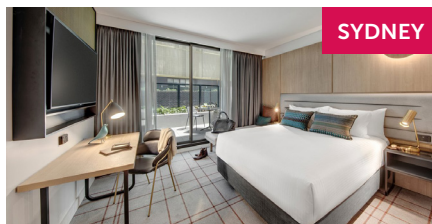

smartstay

Australia Wide Deals

Swissôtel Sydney

SmartSTAY inclusions are:

- ✓ Breakfast daily
- ✓ Wi-Fi internet access
- ✓ Room upgrade
- ✓ Late check-out until 4pm (subject to availability on day of check-out)