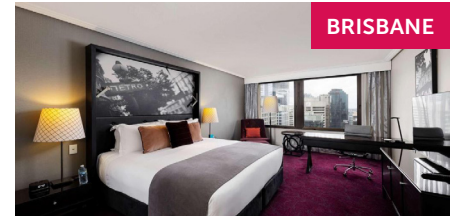

SmartSTAY inclusions are:

- ✓ Breakfast daily
- ✓ Wi-Fi internet access
- ✓ Room upgrade (subject to availability on check-in)

BRISBANE

Sofitel Brisbane Central

SmartSTAY inclusions are:

- ✓ Breakfast daily
- ✓ Wi-Fi internet access
- ✓ Room upgrade (subject to availability on check-in)

CANBERRA

Peppers Gallery Hotel

SmartSTAY inclusions are:

- ✓ Breakfast daily
- ✓ Wi-Fi internet access
- ✓ Room upgrade

DARWIN

Vibe Darwin Waterfront

SmartSTAY inclusions are:

- ✓ Breakfast daily
- ✓ Wi-Fi internet access
- ✓ Room upgrade (subject to availability on check-in)