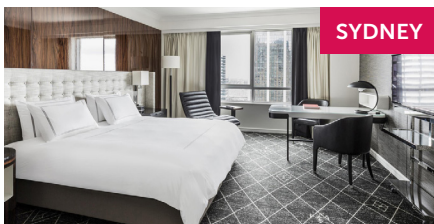

smartstay

Australia Wide Deals

Swissôtel Sydney

SmartSTAY inclusions are:

- ✓ Breakfast daily
- ✓ Wi-Fi internet access
- ✓ Room upgrade
- ✓ Late check-out until 4pm (subject to availability on day of check-out)