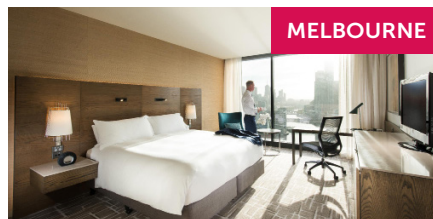

MELBOURNE

Pan Pacific Melbourne

SmartSTAY inclusions are:

- ✓ Breakfast daily
- ✓ Wi-Fi internet access
- ✓ Room upgrade (subject to availability on check-in)