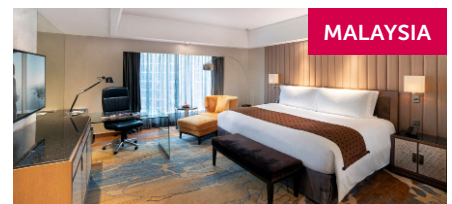

MALAYSIA

InterContinental Kuala Lumpur

SmartSTAY complimentary inclusions:

- ✓ Breakfast daily
- ✓ Wi-Fi internet access
- ✓ Bonus 400 IHG One Reward Points per stay