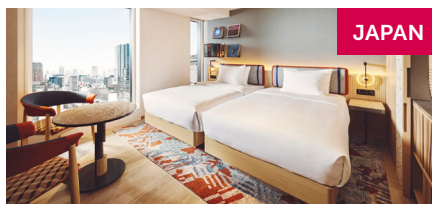

JAPAN

Hotel Indigo Tokyo Shibuya

SmartSTAY complimentary inclusions:

- ✓ Breakfast daily
- ✓ Wi-Fi internet access
- ✓ Bonus 400 IHG One Reward Points per stay

MYANMAR

Pan Pacific Yangon

SmartSTAY complimentary inclusions: