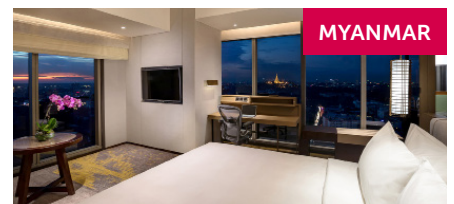

JAPAN

Hotel Indigo Tokyo Shibuya

SmartSTAY complimentary inclusions:

- ✓ Breakfast daily
- ✓ Wi-Fi internet access
- ✓ Bonus 400 IHG One Reward Points per stay

MYANMAR

Pan Pacific Yangon

SmartSTAY complimentary inclusions: