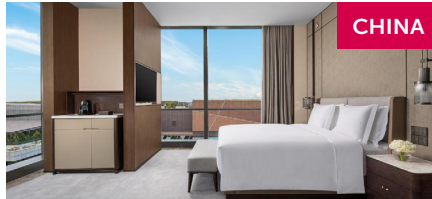

- ✓ Breakfast daily
- ✓ Wi-Fi internet access
- ✓ Bonus 400 IHG One Reward Points per stay

Crowne Plaza Shanghai Hongqiao

SmartSTAY complimentary inclusions:

- ✓ Breakfast daily
- ✓ Wi-Fi internet access
- ✓ Bonus 400 IHG One Reward Points per stay