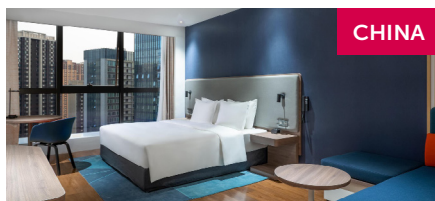

CHINA

Rosewood Beijing
SmartSTAY complimentary inclusions:

- ✓ Breakfast daily
- ✓ Wi-Fi internet access
- ✓ 20% Discount on Food & Beverage at the hotel (excluding mini-bar)

CHINA

Holiday Inn Express Chengdu High Tech Zone
SmartSTAY complimentary inclusions: