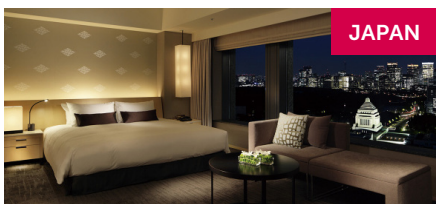

JAPAN

The Capitol Hotel Tokyo

SmartSTAY complimentary inclusions:

- ✓ Breakfast daily
- ✓ Wi-Fi internet access
- ✓ Late check-out until 4pm (subject to availability on day of departure)
- ✓ Room upgrade (subject to availability on check-in)