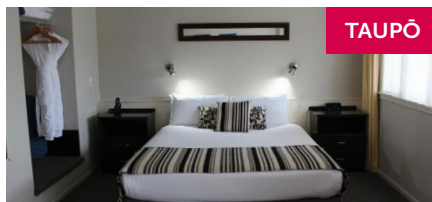

TAUPŌ

Quality Inn Acapulco

SmartStay complimentary inclusions:

- ✓ Wi-Fi internet access
- ✓ Breakfast daily
- ✓ 24-hour prior to arrival cancellation
- ✓ Room upgrade (Subject to Availability)

CORPORATE TRAVELLER™

bring an expert on board

*All SmartSTAY/Breakfast Plus offers, Frequent Flyer and Hotel Loyalty Points/Benefit promotions are provided by our third party suppliers to Breakfast Plus customers and are subject to availability. The third party supplier may (in their sole discretion) substitute any of the offers for any other offer that is available for similar or no face value. All offers have no cash value, are not combinable with any other offers and are not transferable. Any offers not used have no surrender value and are not redeemable for cash. These unique inclusions are valid for hotel arrivals until 31st December 2024 unless otherwise indicated.

CORP1303619809