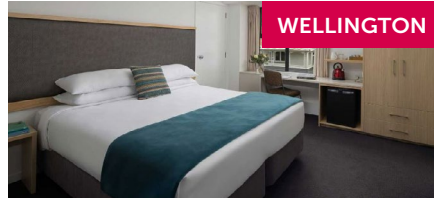

Oaks Wellington

SmartStay complimentary inclusions:

- ✓ Wi-Fi internet access
- ✓ Breakfast daily
- ✓ 24-hour prior to arrival cancellation
- ✓ Late check-out until 4pm (Subject to Availability)