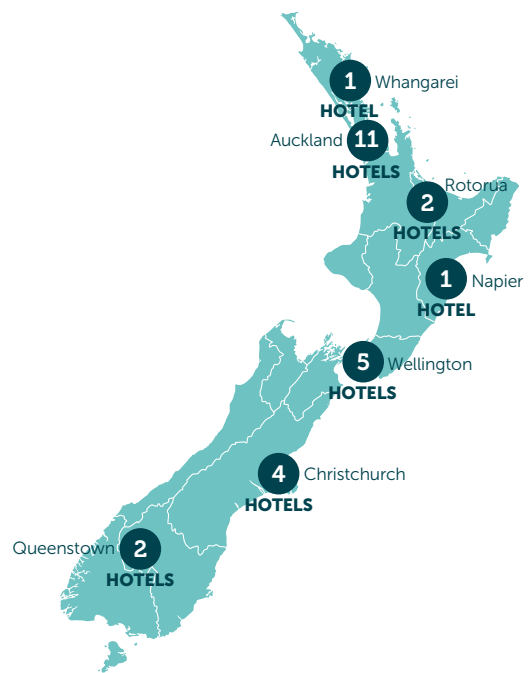

smartstay

New Zealand Deals

Free breakfast, Wi-Fi and a fourth complimentary benefit when you book New Zealand hotels with SmartSTAY*.

Increase your comfort, convenience and productivity every time you check in to one of Corporate Traveller's SmartSTAY accommodation partners. Whether you want to kick back after a day on the road or stay productive in your downtime, you can take advantage of a minimum of four free value adds at more than 26 hotels nationwide.

Your free value adds include Wi-Fi, breakfast plus more complimentary benefit e.g.

- Upgrades on arrival (subject to availability)
- Late check-out or early check-in
- Food and beverage credits with hotel restaurants
- Bonus loyalty points
- Flexible cancellation policy up to 24 hours prior
- Welcome amenity

QT AUCKLAND

SmartStay complimentary inclusions:

- ✓ Wi-Fi internet access
- ✓ Breakfast daily
- ✓ 24-hour prior to arrival cancellation
- ✓ Room upgrade (Subject to Availability)