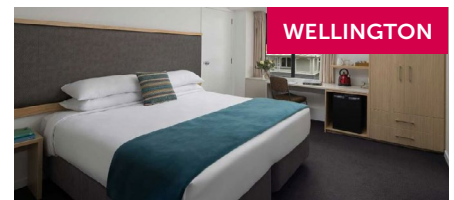

Atura Wellington

SmartStay complimentary inclusions:

- ✓ Wi-Fi internet access
- ✓ Breakfast daily
- ✓ 24-hour prior to arrival cancellation
- ✓ Room upgrade (Subject to Availability)