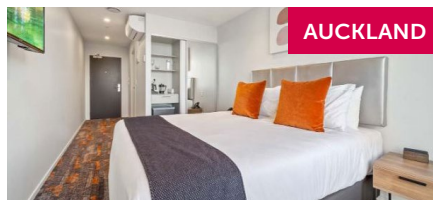

Ramada Suites Nautilus Orewa

SmartStay complimentary inclusions:

- ✓ Wi-Fi internet access
- ✓ Breakfast daily
- ✓ 24-hour prior to arrival cancellation
- ✓ Room upgrade (Subject to Availability)
- ✓ Late check-out until 4pm (Subject to Availability)